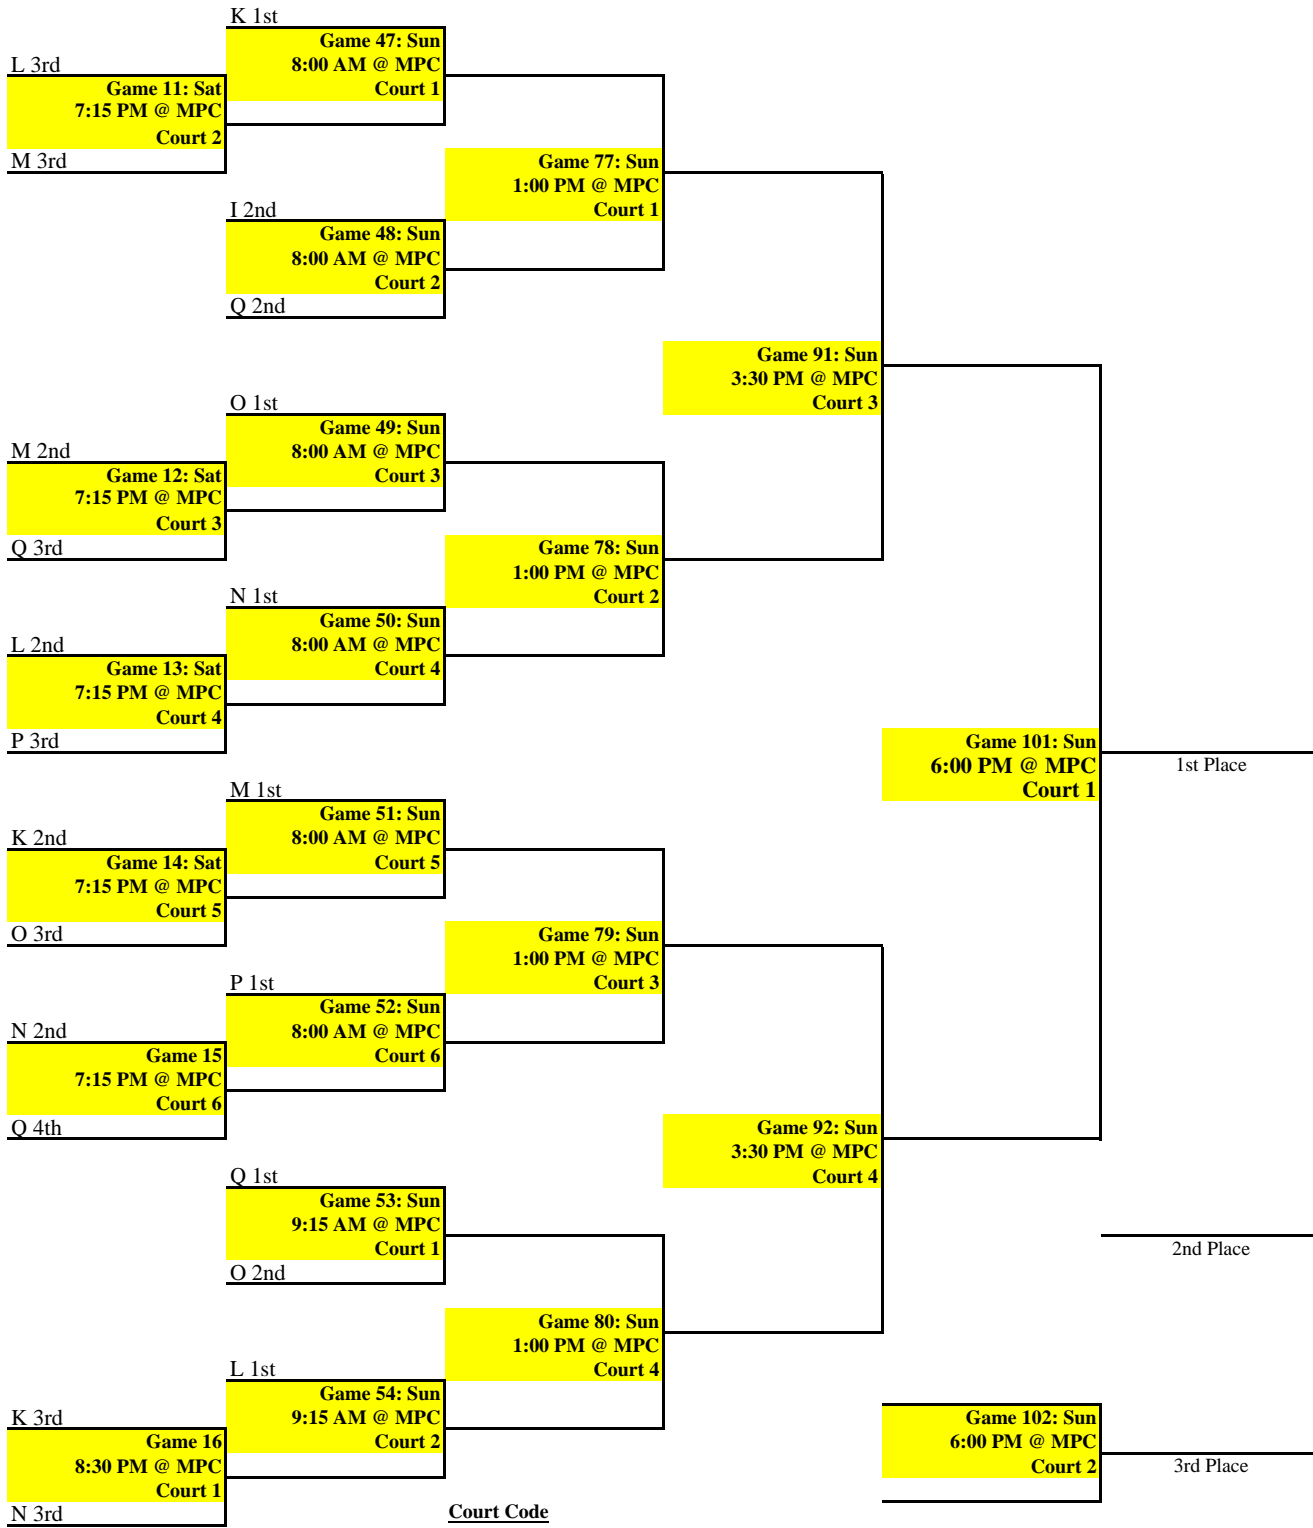

2006 13u Super Regional Championship Bracket

Court Code
 Mass Premier= MPC
 Mansfield High School= MHS
 Remington School= RS
 Norwood Jr High= NJHS
 Forekicks= 4K
 Mansfield Middle School= MMS