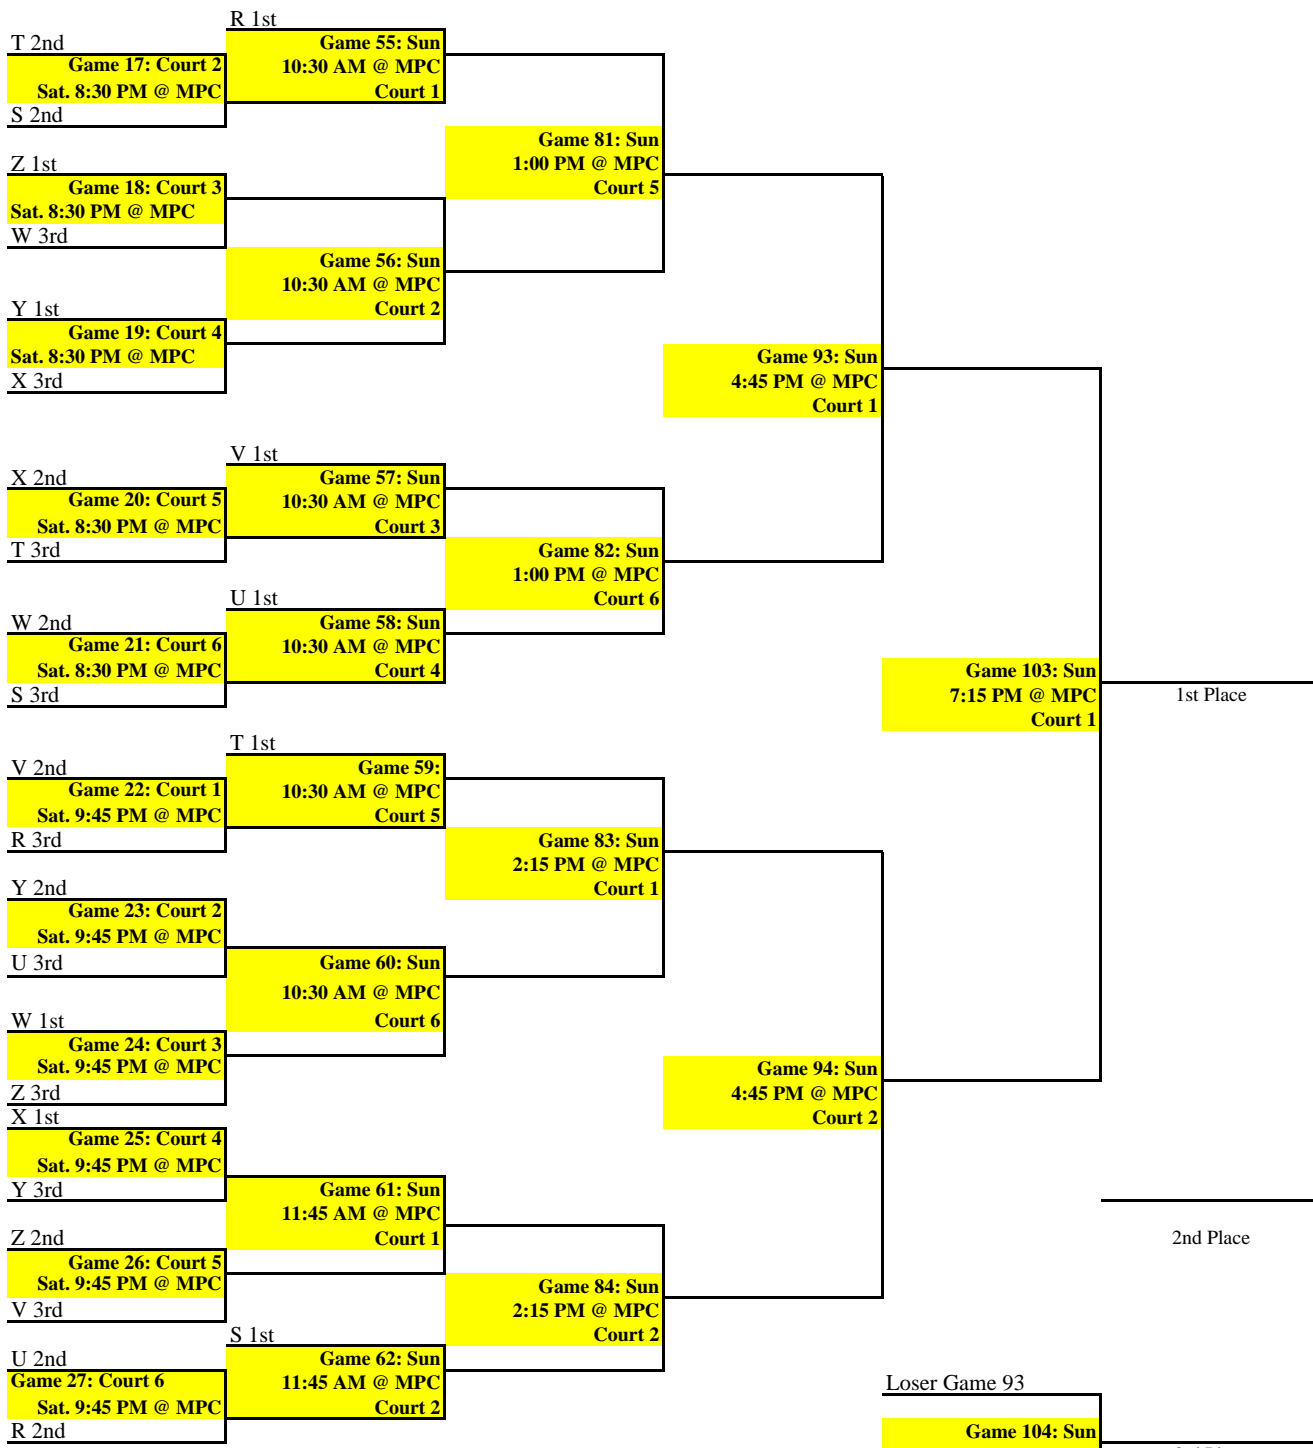

2006 14u Super Regional Championship Bracket

home team listed on top

Court Code
 Mass Premier= MPC
 Mansfield High School= MHS
 Remington School= RS
 Norwood Jr High= NJHS
 Forekicks= 4K
 Mansfield Middle School= MMS

Loser Game 93
**Game 104: Sun
 7:15 PM @ MPC
 Court 2**
 3rd Place
 Loser Game 94
 4th Place