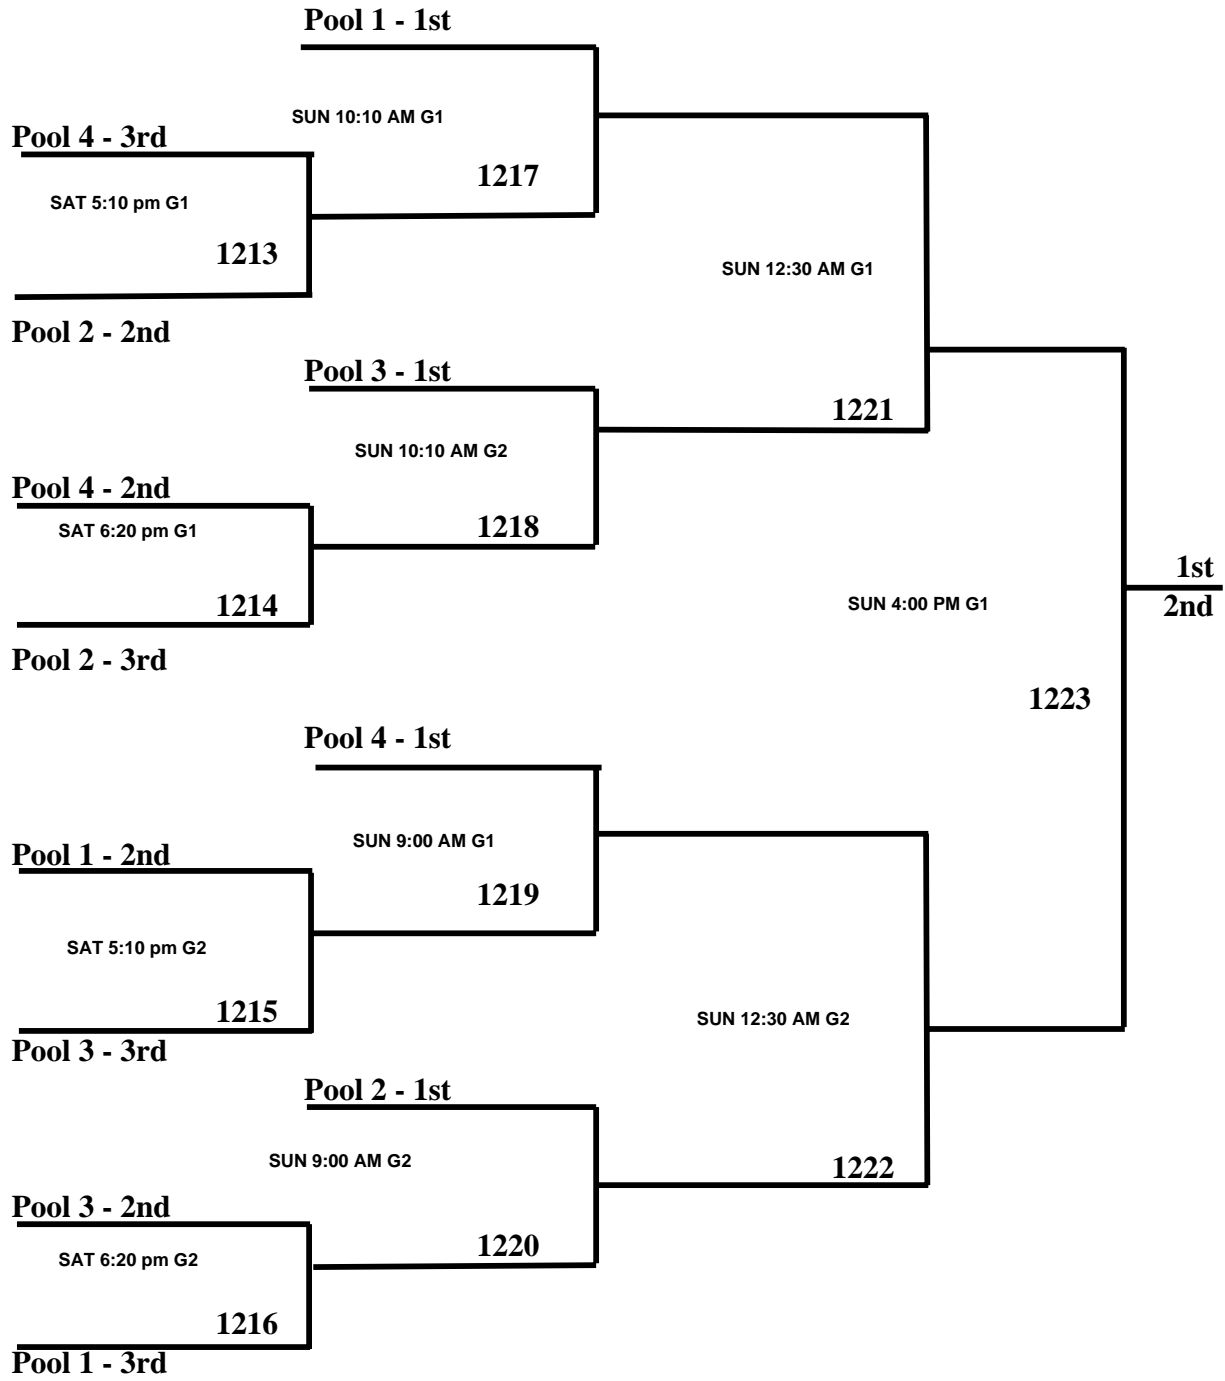

2006 AAU Super Regional
(12-U Division)