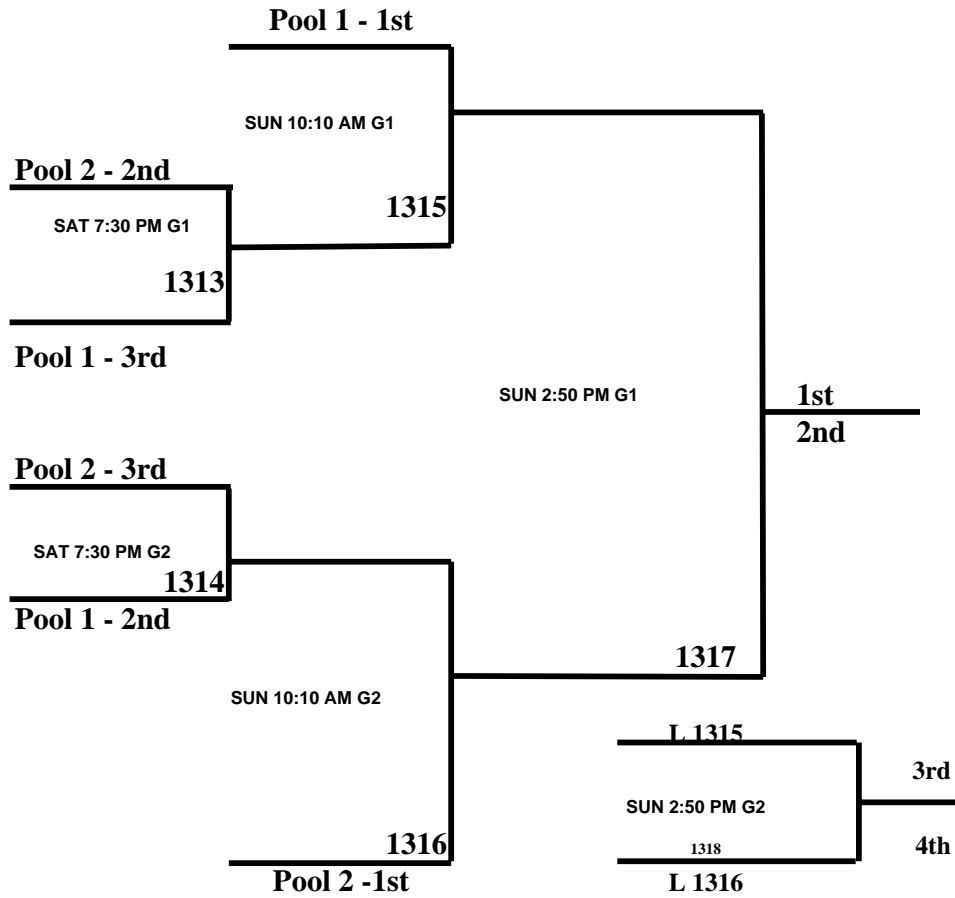

2006 AAU Super Regional
(13-U Division)

13U Division I: