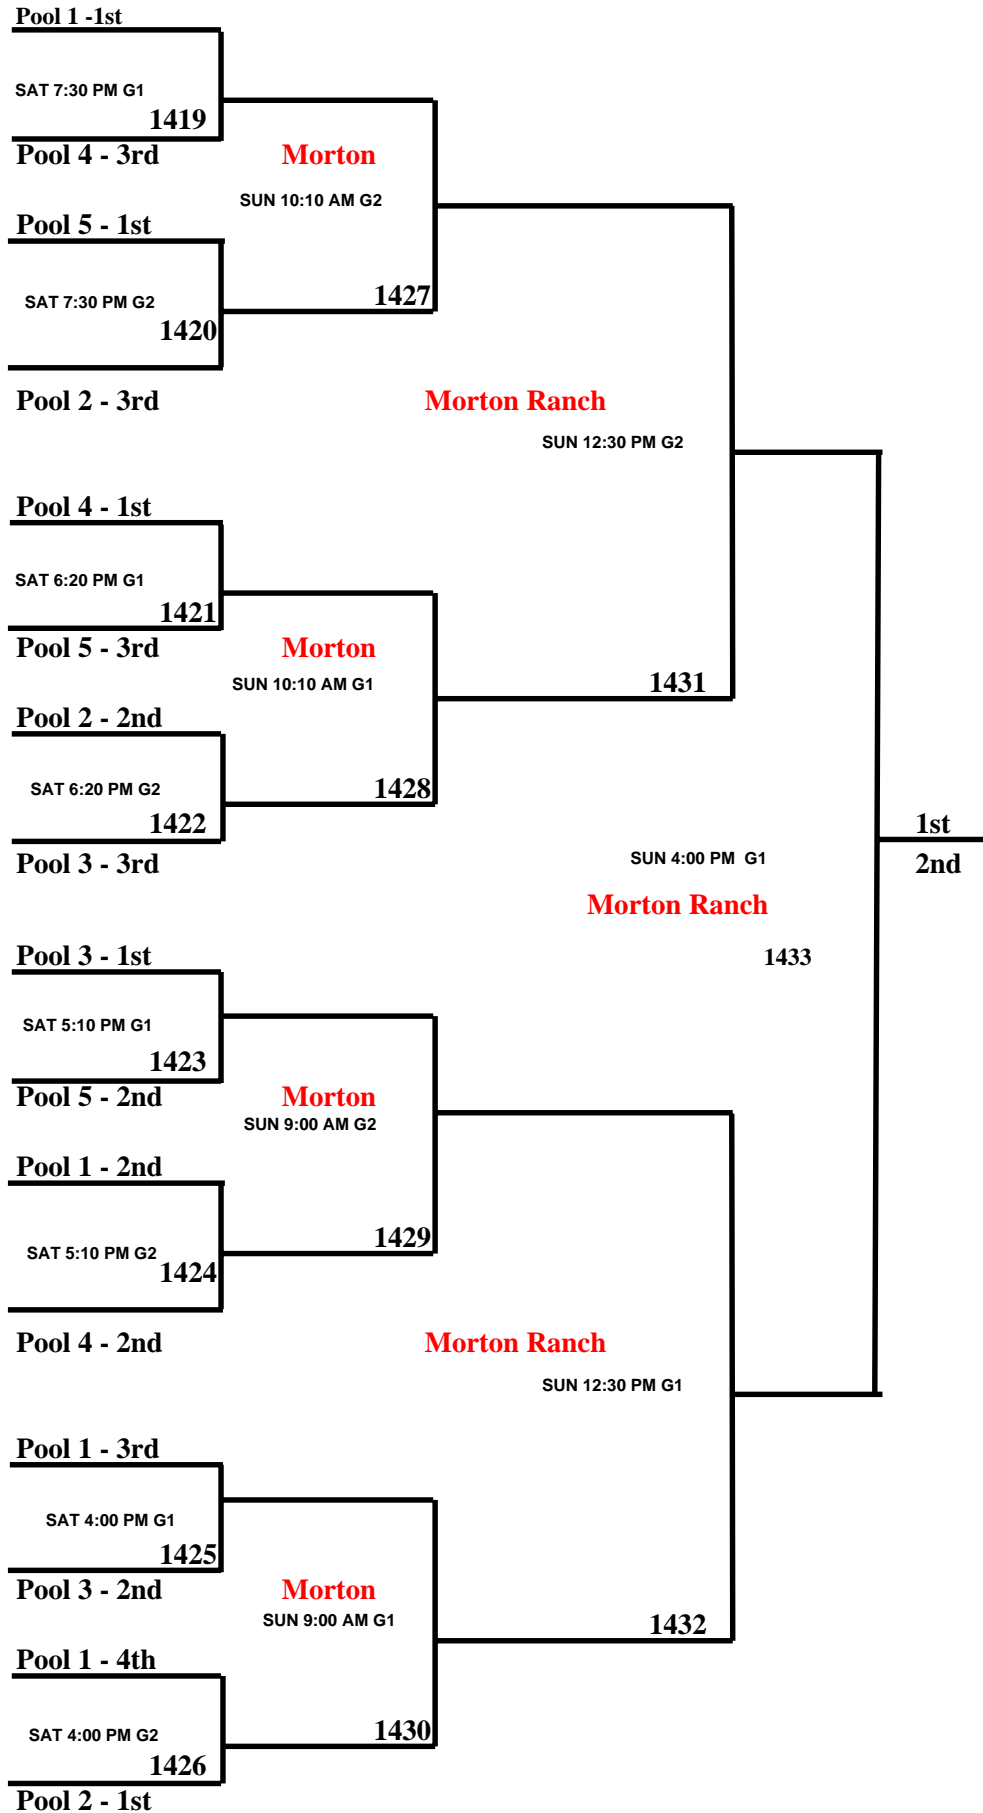

2006 AAU Super Regional
(14-U Division)