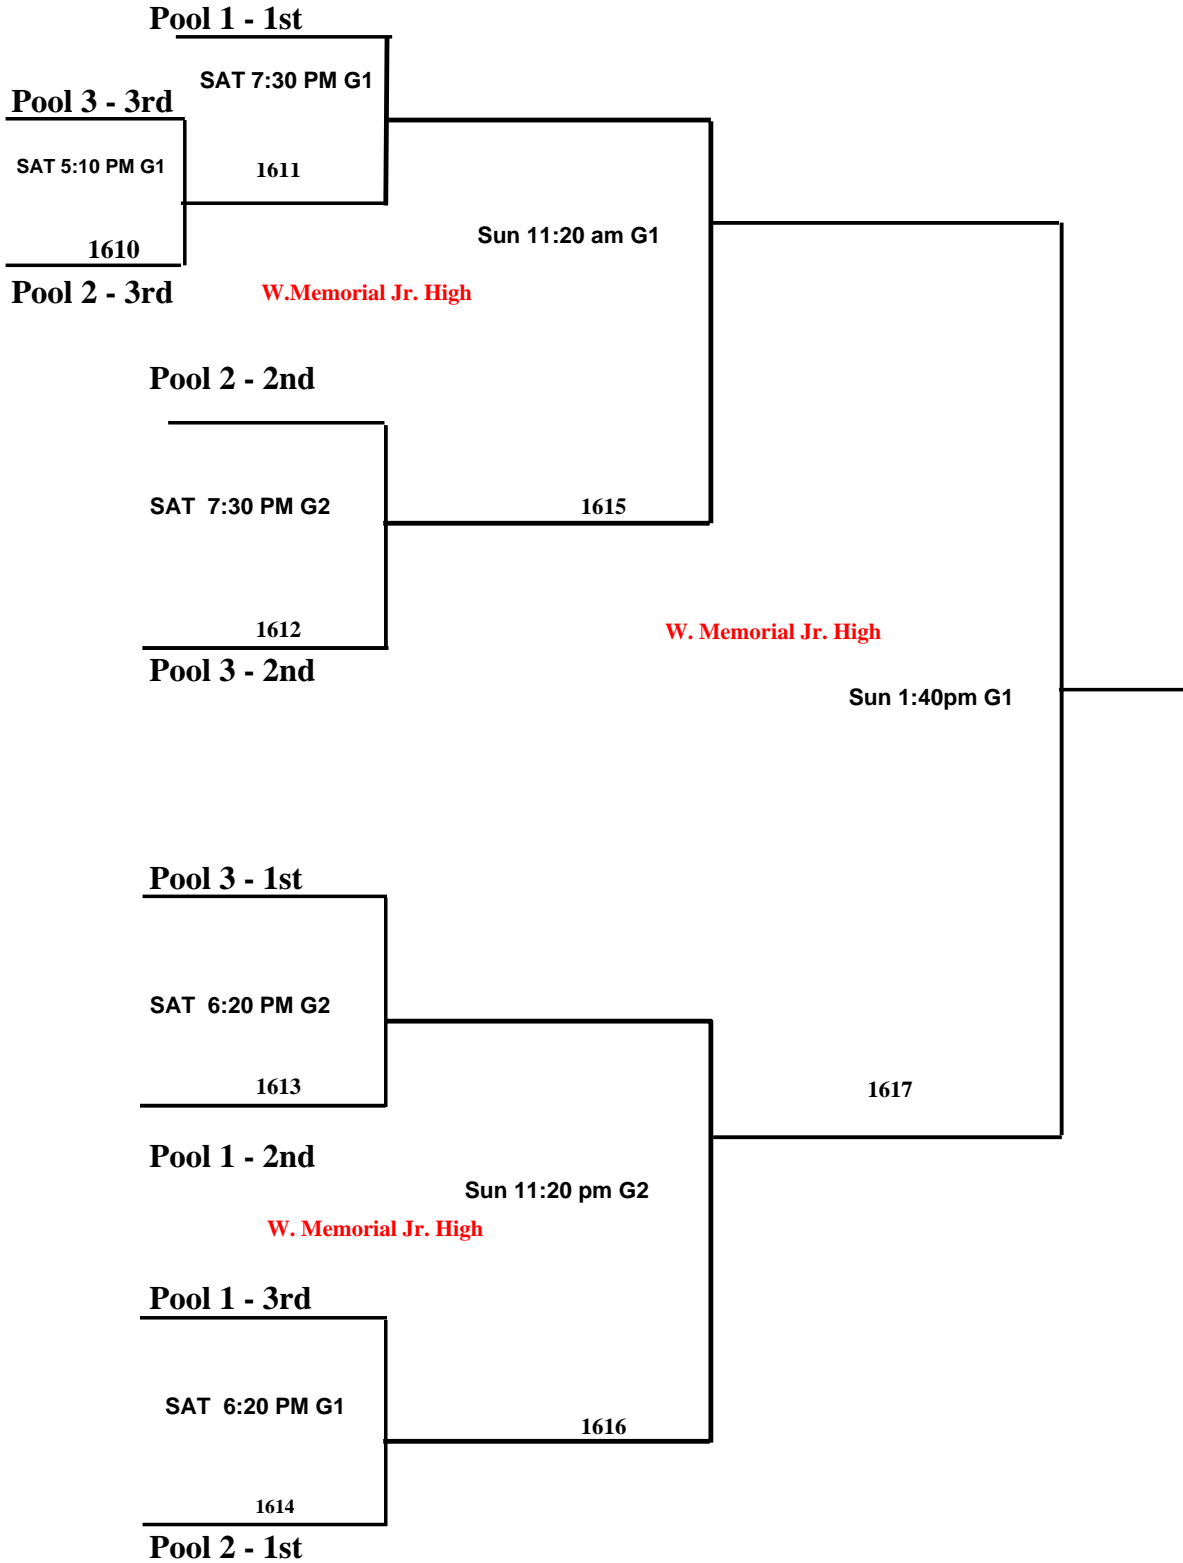

**2006 AAU Super Regional
(16-U Division)**

Friday and Saturday games are played at Morton Ranch Jr. High

ALL SUNDAY GAMES ARE PLAYED AT WEST MEMORIAL JR HIGH

			Won	Lost	Points
<u>POOL 1:</u>	A	TEXAS SHOWTIME			
	B	HOUSTON FLAME			
	C	ANOTHER LEVEL 1			

Game	Gym	Fri 4/7	Sat 4/8	Sun 4/9	Score
E VS F	G2		9:00 AM		
D VS F	G2		1:40 PM		
D VS E	G1		4:00 PM		

1604

1605

1606

			Won	Lost	Points
<u>POOL 3:</u>	G	ITP PACERS			
	H	HOUSTON HOOPS RED			
	I	SW CELTICS			

Game	Gym	Fri 4/7	Sat 4/8	Sun 4/9	Score
H VS I	G2	8:10 PM			
G VS I	G2		11:20 AM		
H VS G	G1		1:40 PM		

1607

1608

1609

2006 AAU Super Regional (16-U Division)

Sunday Games @ West Memorial Jr. High

2006 AAU Super Regional (16-U Division)