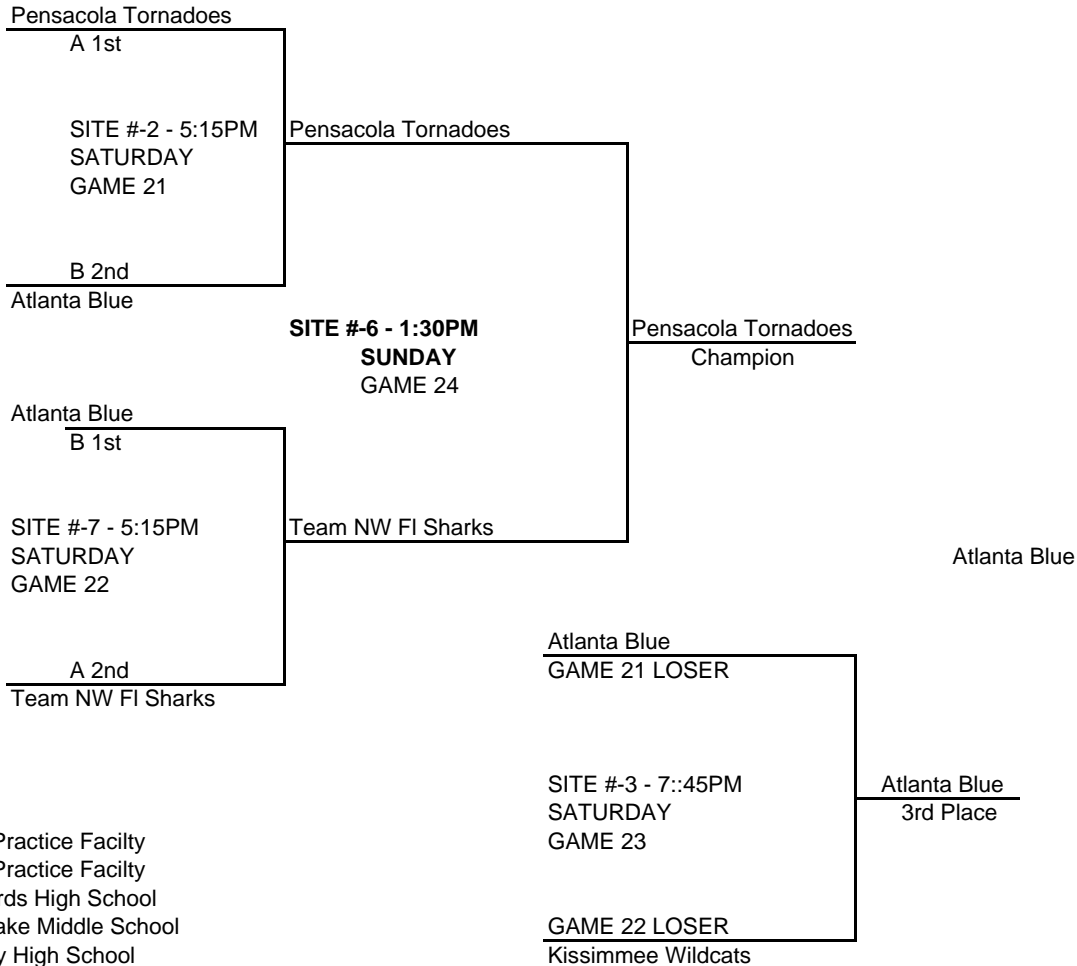

2005 AAU BOYS BASKETBALL SUPER REGIONAL
16:Under/10th Grade

W	L	
		A1 Lakeland Fire
		A2 Georgia Hawks
		A3 Pensacola Tornadoes
		A4 Team NW FI Sharks

W	L	
		B1 Atlanta Blue
		B2 Kissimmee Wildcats
		B3 FDD, Inc.
		B4 Land O'Lakes Gators

FRIDAY	Time	Site	Results
A3 VS A2	6:00PM	5	<table border="1"><tr><td>58</td><td>55</td></tr></table>
A4 VS A1	7:30PM	5	<table border="1"><tr><td>52</td><td>29</td></tr></table>

FRIDAY	Time	Site	Results
B1 VS B4	8:45PM	7	<table border="1"><tr><td>52</td><td>43</td></tr></table>

SATURDAY	Time	Site	Results
A2 VS A1	9:45AM	5	<table border="1"><tr><td>54</td><td>52</td></tr></table>
A3 VS A4	9:45am	7	<table border="1"><tr><td>50</td><td>49</td></tr></table>

SATURDAY	Time	Site	Results
B2 VS B1	8:15AM	5	<table border="1"><tr><td>45</td><td>43</td></tr></table>
B3 VS B4	9:45AM	4	<table border="1"><tr><td>45</td><td>69</td></tr></table>

A2 VS A4	2:45PM	3	<table border="1"><tr><td>39</td><td>58</td></tr></table>
A3 VS A1	2:45PM	4	<table border="1"><tr><td>49</td><td>43</td></tr></table>

B2 VS B3	12:15PM	5	<table border="1"><tr><td>68</td><td>46</td></tr></table>
B1 VS B3	2:45PM	7	<table border="1"><tr><td>55</td><td>44</td></tr></table>
B2 VS B4	2:45PM	5	<table border="1"><tr><td>57</td><td>52</td></tr></table>

- 1 FSU Practice Facility
- 2 FSU Practice Facility
- 3 Rickards High School
- 4 Deerlake Middle School
- 5 Godby High School
- 6 Florida A&M University
- 7 Cobb Middle School