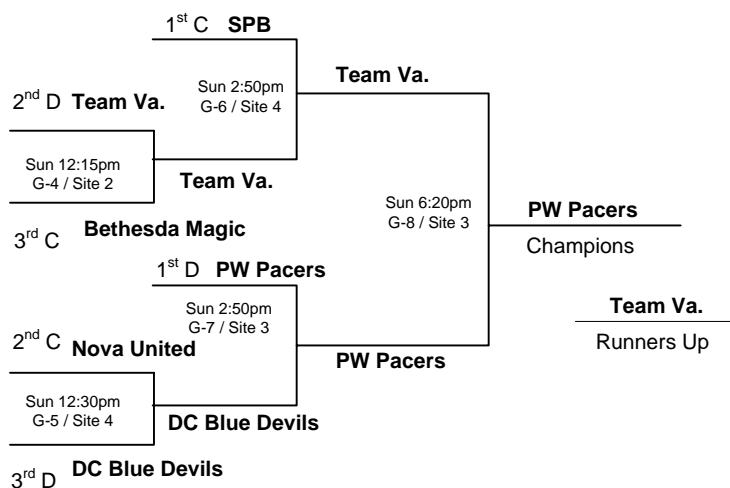

2006 AAU Boys Basketball 12:Under/6th Grade Super Regional Tournament

POOL C

| W | L |
|---|---|
| 2 | 0 |
| 1 | 1 |
| 0 | 2 |
| | |

C1 SPB Nets
 C2 Nova United
 C3 Bethesda Magic
 C4 XXXXXXXXXXXX

POOL D

| W | L |
|---|---|
| 0 | 2 |
| 1 | 1 |
| 2 | 0 |
| | |

Sites:

- 1 = McNamara Main Gym
- 2 = McNamara Aux Gym
- 3 = Northwestern Court 1
- 4 = Northwestern Court 2
- 5 = Thomas Pullen

1) The teams listed first in the "Pool Play" is considered the HOME team. The HOME teams wear WHITE.

2) The teams listed on the top of the bracket in "Bracket Play" is considered the HOME team.