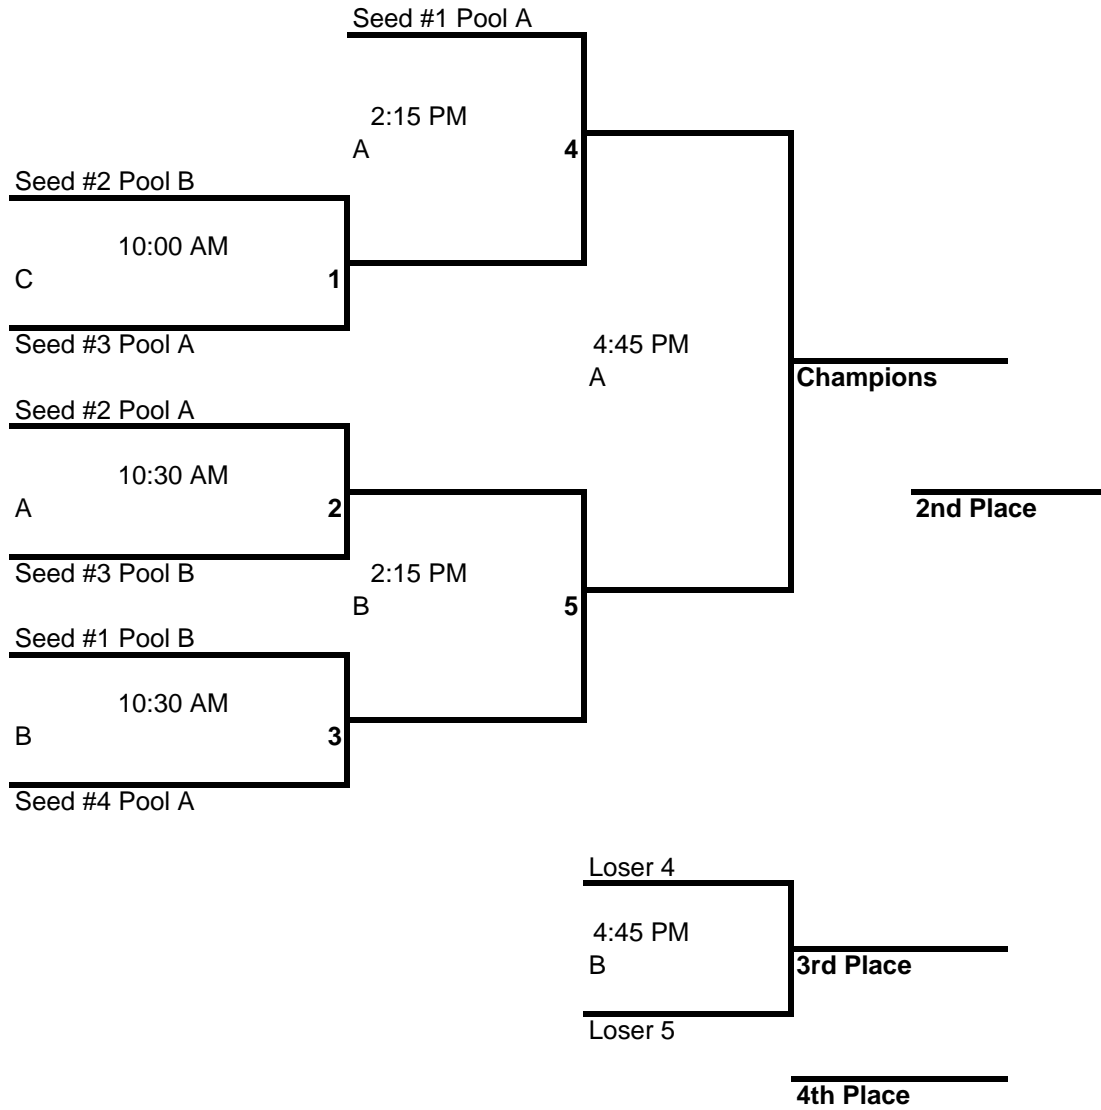

Iowa AAU 14:U Super Regional Championship Bracket

Admission Sun.
Adults \$5