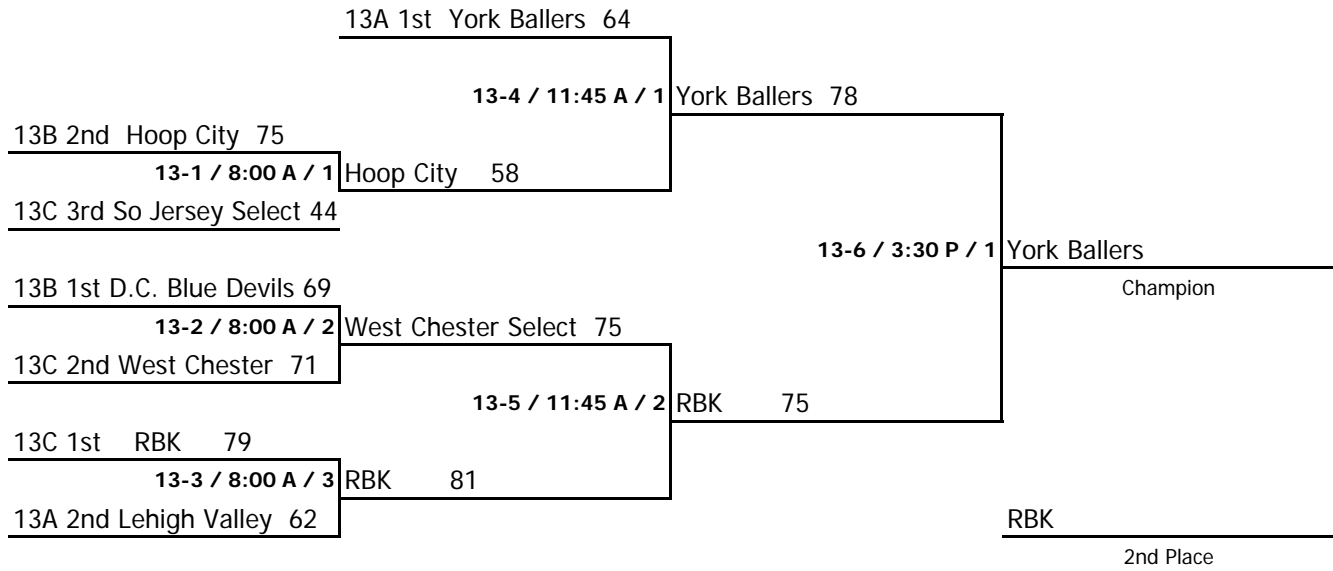

2006 AAU HARRISBURG SUPER REGIONAL
May 26-28, 2006
13:Under/7th Grade

POOL 13A

W	L			
0	3	13A-1	Wheaton Wolves	4th
1	2	13A-2	Frederick Net Masters	3rd
3	0	13A-3	York Ballers	1st
2	1	13A-4	Lehigh Valley Lightning	2nd

	home	score	visitor	score	time	site
Fri	13A-3	<u>70</u>	13A-4	<u>61</u>	7:45 P	2
Sat	13A-2	<u>54</u>	13A-3	<u>68</u>	10:30 A	2
Sat	13A-4	<u>91</u>	13A-1	<u>27</u>	10:30 A	3
Sat	13A-1	<u>35</u>	13A-2	<u>62</u>	2:15 P	2
Sat	13A-2	<u>61</u>	13A-4	<u>68</u>	7:15 P	2
Sat	13A-1	<u>15</u>	13A-3	<u>57</u>	8:30 P	2

POOL 13B

W	L			
1	2	13B-1	Hoop City	2nd
1	2	13B-2	Rockland Rockets	3rd
1	2	13B-3	B.F. Ballers	4th
3	0	13B-4	D.C. Blue Devils	1st

	home	score	visitor	score	time	site
Fri	13B-1	<u>63</u>	13B-3	<u>71</u>	6:30 P	2
Sat	13B-2	<u>74</u>	13B-3	<u>64</u>	9:15 A	2
Sat	13B-4	<u>71</u>	13B-1	<u>65</u>	9:15 A	3
Sat	13B-2	<u>45</u>	13B-4	<u>48</u>	1:00 P	2
Sat	13B-3	<u>50</u>	13B-4	<u>73</u>	4:45 P	2
Sat	13B-1	<u>66</u>	13B-2	<u>53</u>	6:00 P	2

POOL 13C

W	L			
0	2	13C-1	South Jersey Express	3rd
2	0	13C-2	RBK	1st
1	1	13C-3	West Chester Hawks Select	2nd

	home	score	visitor	score	time	site
Sat	13C-1	<u>27</u>	13C-3	<u>51</u>	8:00 A	2
Sat	13C-2	<u>65</u>	13C-3	<u>55</u>	11:45 A	2
Sat	13C-1	<u>35</u>	13C-2	<u>74</u>	3:30 P	2

1. Sites:
2. 1 = Steelton HS Court #1
   - 2 = Steelton HS Court #2
   - 3 = Steelton Elementary
   - 4 = Main St. Gym
   - 5 = Middletown HS

2006 AAU HARRISBURG SUPER REGIONAL
May 26-28, 2006
13:Under/7th Grade

Sunday
QuarterFinals

Sunday
SemiFinals

Sunday
FINALS

home team listed on top

1. Sites:
2. 1 = Steelton HS Court #1
   - 2 = Steelton HS Court #2
   - 3 = Steelton Elementary
   - 4 = Main St. Gym
   - 5 = Middletown HS

game # / time / site