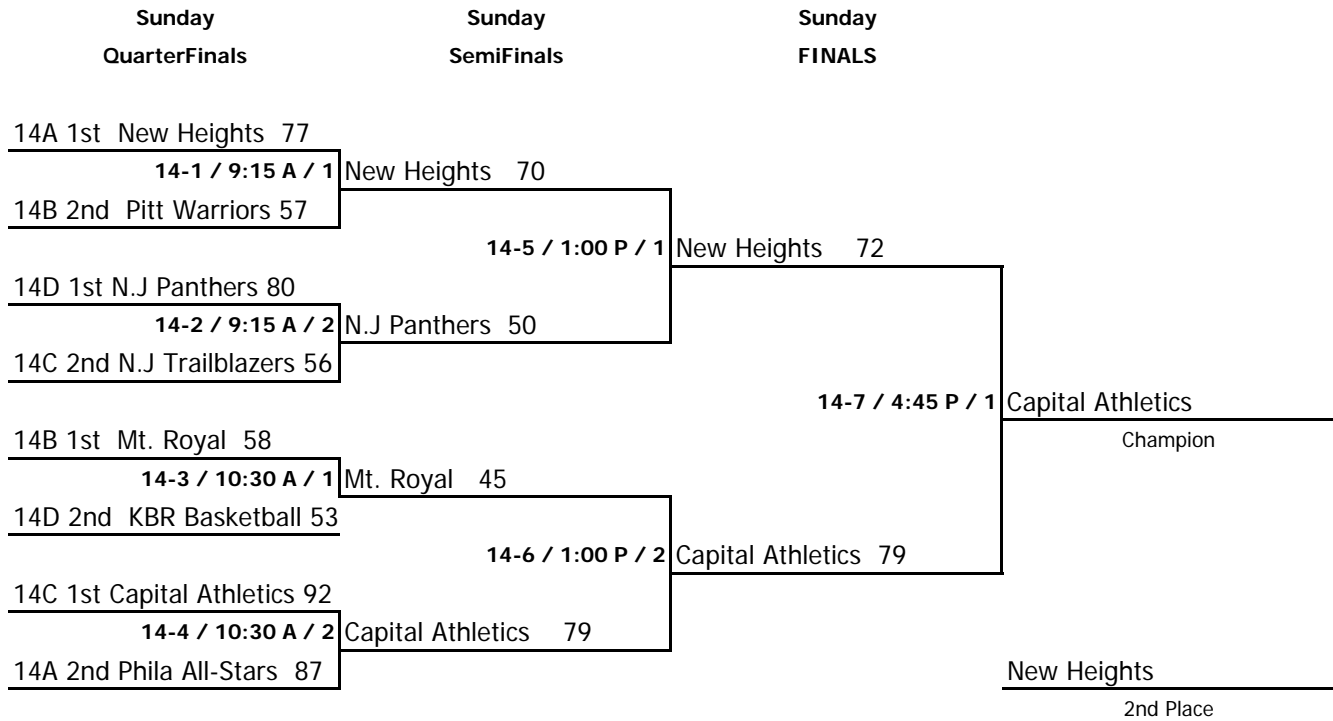

POOL 14B

W	L
0	3
3	0
1	2
2	1

14B-1	P W Bulls	4th
14B-2	Mt. Royal	1st
14B-3	Delaware Sharks	3rd
14B-4	Pittsburgh Warriors	2nd

	home	score	visitor	score	time	site
Fri	14B-2	<u>70</u>	14B-3	<u>54</u>	7:45 P	3
Sat	14B-4	<u>63</u>	14B-1	<u>52</u>	10:30 A	1
Sat	14B-2	<u>58</u>	14B-4	<u>35</u>	3:30 P	4
Sat	14B-1	<u>54</u>	14B-3	<u>69</u>	3:30 P	3
Sat	14B-3	<u>55</u>	14B-4	<u>59</u>	8:30 P	1
Sat	14B-1	<u>55</u>	14B-2	<u>66</u>	8:30 P	3

POOL 14D

W	L
0	3
1	2
2	1
3	0

14D-1	Virginia Beach Heat	4th
14D-2	Lehigh Valley Knights	3rd
14D-3	KBR Basketball	2nd
14D-4	New Jersey Panthers	1st

	home	score	visitor	score	time	site
Sat	14D-2	<u>45</u>	14D-3	<u>57</u>	8:00 A	4
Sat	14D-4	<u>68</u>	14D-1	<u>50</u>	8:00 A	5
Sat	14D-2	<u>48</u>	14D-4	<u>77</u>	11:45 A	5
Sat	14D-1	<u>68</u>	14D-3	<u>73</u>	11:45 A	3
Sat	14D-3	<u>65</u>	14D-4	<u>75</u>	4:45 P	1
Sat	14D-1	<u>54</u>	14D-2	<u>64</u>	4:45 P	3

- Sites:
- 1 = Steelton HS Court #1
 - 2 = Steelton HS Court #2
 - 3 = Steelton Elementary
 - 4 = Main St. Gym
 - 5 = Middletown HS

2006 AAU HARRISBURG SUPER REGIONAL
May 26-28, 2006
14:Under/8th Grade

home team listed on top

- Sites:
- 1 = Steelton HS Court #1
 - 2 = Steelton HS Court #2
 - 3 = Steelton Elementary
 - 4 = Main St. Gym
 - 5 = Middletown HS

game # / time / site