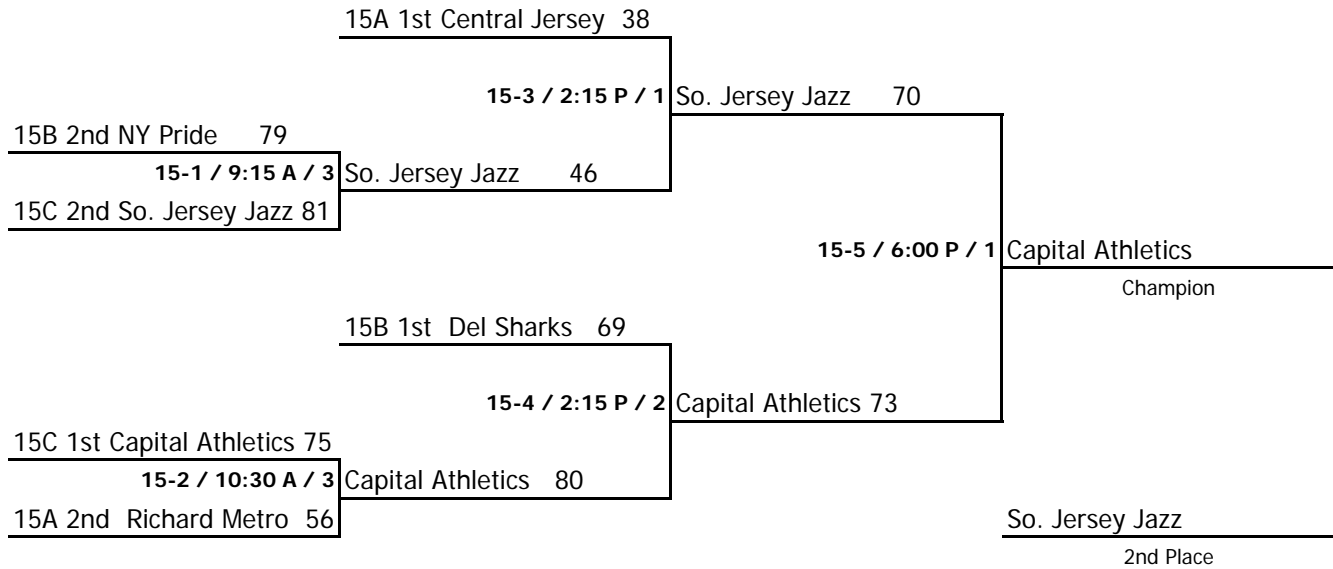

2006 AAU HARRISBURG SUPER REGIONAL
May 26-28, 2006
15:Under/9th Grade

POOL 15A

W	L
0	3
3	0
1	2
2	1

15A-1	Youth Development	4th
15A-2	Central Jersey Hawks	1st
15A-3	Mid Penn Motion	3rd
15A-4	Richmond Metro Gold	2nd

	home	score	visitor	score	time	site
Fri	15A-1	<u>55</u>	15A-3	<u>64</u>	6:30 P	1
Sat	15A-2	<u>68</u>	15A-3	<u>59</u>	10:30 A	4
Sat	15A-4	<u>73</u>	15A-1	<u>55</u>	10:30 A	5
Sat	15A-3	<u>61</u>	15A-4	<u>62</u>	2:15 P	4
Sat	15A-1	<u>47</u>	15A-2	<u>66</u>	2:15 P	5
Sat	15A-2	<u>55</u>	15A-4	<u>69</u>	6:00 P	4

POOL 15B

W	L
1	2
2	1
3	0
0	3

15B-1	Maryland Waves	3rd
15B-2	New York Pride	2nd
15B-3	Delaware Sharks	1st
15B-4	P G Ballers	4th

	home	score	visitor	score	time	site
Sat	15B-2	<u>64</u>	15B-3	<u>71</u>	9:15 A	4
Sat	15B-4	<u>60</u>	15B-1	<u>76</u>	9:15 A	5
Sat	15B-2	<u>64</u>	15B-4	<u>59</u>	1:00 P	4
Sat	15B-1	<u>42</u>	15B-3	<u>66</u>	1:00 P	5
Sat	15B-3	<u>90</u>	15B-4	<u>42</u>	4:45 P	4
Sat	15B-1	<u>74</u>	15B-2	<u>76</u>	4:45 P	5

POOL 15C

W	L
0	3
1	2
2	1
3	0

15C-1	South Jersey Express	4th
15C-2	Lehigh Valley Knights	3rd
15C-3	So. Jersey Jazz	2nd
15C-4	Capital Athletics	1st

	home	score	visitor	score	time	site
Fri	15C-2	<u>60</u>	15C-4	<u>76</u>	7:45 P	1
Sat	15C-2	<u>52</u>	15C-3	<u>65</u>	11:45 A	4
Sat	15C-4	<u>75</u>	15C-1	<u>63</u>	11:45 A	1
Sat	15C-3	<u>68</u>	15C-4	<u>69</u>	3:30 P	1
Sat	15C-1	<u>59</u>	15C-2	<u>74</u>	3:30 P	5
Sat	15C-1	<u>62</u>	15C-3	<u>71</u>	7:15 P	4

1. Sites:
2. 1 = Steelton HS Court #1
   - 2 = Steelton HS Court #2
   - 3 = Steelton Elementary
   - 4 = Main St. Gym
   - 5 = Middletown HS

2006 AAU HARRISBURG SUPER REGIONAL
May 26-28, 2006
15:Under/9th Grade

Sunday
QuarterFinals

Sunday
SemiFinals

Sunday
FINALS

home team listed on top

game # / time / site

1. Sites:
2. 1 = Steelton HS Court #1
   - 2 = Steelton HS Court #2
   - 3 = Steelton Elementary
   - 4 = Main St. Gym
   - 5 = Middletown HS