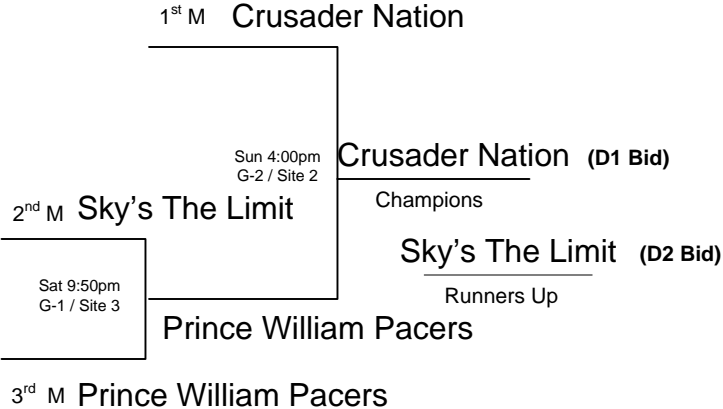

2006 AAU Boys Basketball 15:Under/9th Grade Super Regional Tournament

POOL M

W	L	
0	2	M1 Prince William Pacers
1	1	M2 Sky's The Limit
2	0	M3 Crusader Nation
		M4 XXXXXXXXXXXX

Saturday	Time	Site	Results
M2 vs M1	11:20 A	1	M2 <u>64</u> M1 <u>42</u>
M1 vs M3	2:50 P	4	M1 <u>47</u> M3 <u>57</u>
M3 vs M2	6:20 P	2	M3 <u>53</u> M2 <u>40</u>

1. Sites:
2. 1 = Catholic Univ. Ct. 1
   - 2 = Catholic Univ. Ct. 2
   - 3 = Catholic Univ. Ct. 3
   - 4 = Catholic Univ. Ct. 4
   - 5 = Bowie City Gym Ct. 1
   - 6 = Bowie City Gym Ct. 2

1) The teams listed first in the "Pool Play" is considered the HOME team. The HOME teams wear WHITE.
2) The teams listed on the top of the bracket in "Bracket Play" is considered the HOME team.