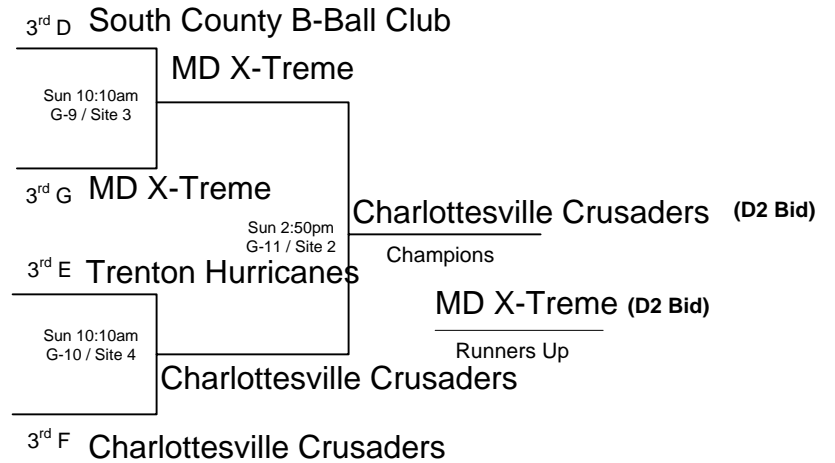

POOL F

W	L
1	1
0	2
2	0

- F1 Bethesda Magic
- F2 Charlottesville Crusaders
- F3 SPB Nets
- F4 XXXXXXXXXXXX

POOL G

W	L
2	0
0	2
1	1

- G1 Nova United Blue
- G2 MD X-Treme
- G3 KBR Basketball
- G4 XXXXXXXXXXXX

Saturday	Time	Site	Results	
F1 vs F3	9:00 A	3	F1 <u>37</u>	F3 <u>40</u>
F2 vs F3	12:30 P	2	F2 <u>39</u>	F3 <u>49</u>
F1 vs F2	4:00 P	1	F1 <u>49</u>	F2 <u>42</u>

Saturday	Time	Site	Results	
G1 vs G2	9:00 A	4	G1 <u>53</u>	G2 <u>26</u>
G2 vs G3	12:30 P	1	G2 <u>27</u>	G3 <u>36</u>
G1 vs G3	4:00 P	3	G1 <u>45</u>	G3 <u>37</u>

1) The teams listed first in the "Pool Play" is considered the HOME team. The HOME teams wear WHITE.

2) The teams listed on the top of the bracket in "Bracket Play" is considered the HOME team.

Division 1

L6 Fairfax Stars Gold

Sites:

- 1 = Catholic Univ. Ct. 1
- 2 = Catholic Univ. Ct. 2
- 3 = Catholic Univ. Ct. 3
- 4 = Catholic Univ. Ct. 4
- 5 = Bowie City Gym Ct. 1
- 6 = Bowie City Gym Ct. 2

Division 2

L10 Trenton Hurricanes

1) The teams listed first in the "Pool Play" is considered the HOME team. The HOME teams wear WHITE.

2) The teams listed on the top of the bracket in "Bracket Play" is considered the HOME team.