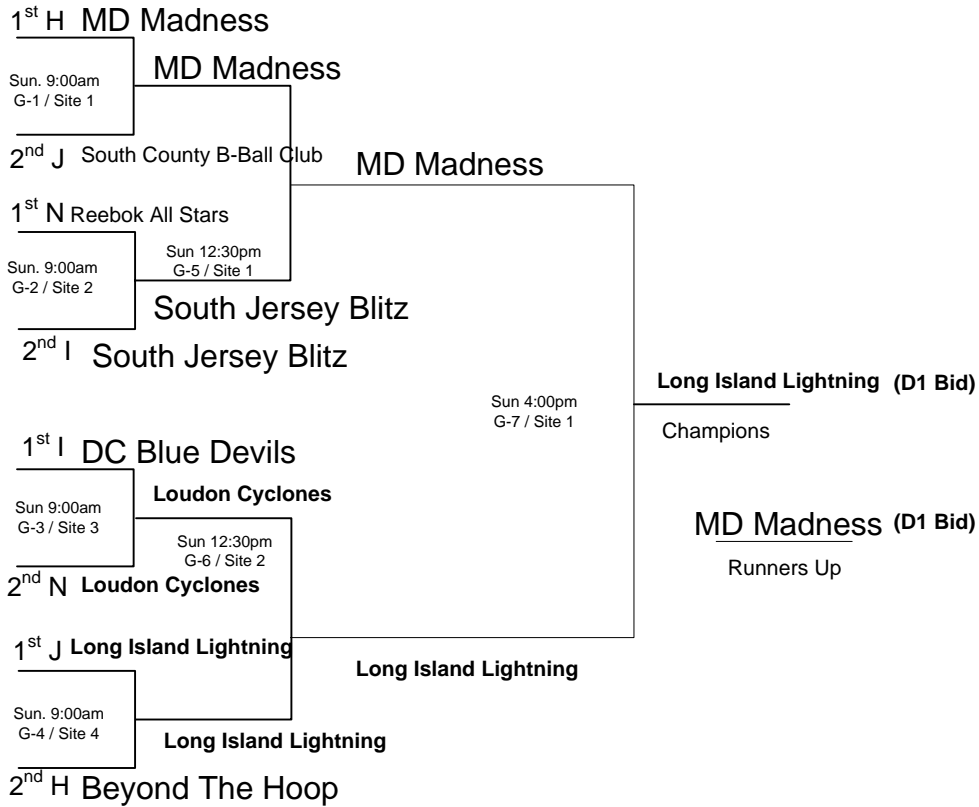

POOL N

W L

0	2
2	0
1	1

- N1 PG Lightning
- N2 Reebok All Stars
- N3 Loudon Cyclones
- N4 XXXXXXXXXXXX

Saturday	Time	Site	Results	
N1 vs N3	10:10 A	4	N1 <u>41</u>	N3 <u>43</u>
N2 vs N3	1:40 P	2	N2 <u>56</u>	N3 <u>26</u>
N1 vs N2	5:10 P	3	N1 <u>12</u>	N2 <u>54</u>

1) The teams listed first in the "Pool Play" is considered the HOME team. The HOME teams wear WHITE.
 2) The teams listed on the top of the bracket in "Bracket Play" is considered the HOME team.

Division 1