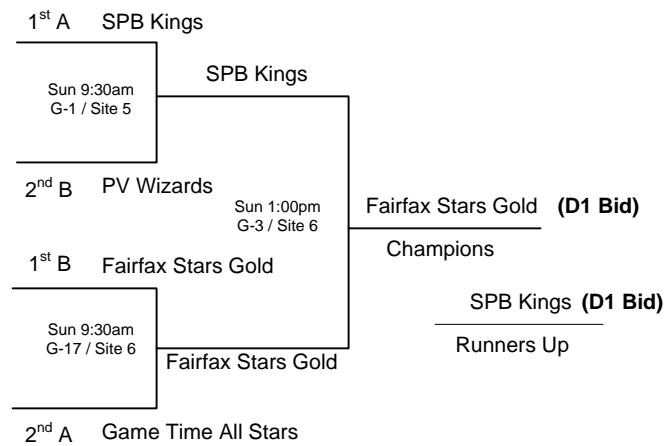

2005 AAU Boys Basketball 10:Under/4th Grade Super Regional Tournament

POOL A

W	L	Rank	Team
3	0	A1	SPB Kings
2	1	A2	Game Time All Stars
1	2	A3	Severna Park 3D
0	3	A4	Newport News Vikings

Saturday	Time	Site	Results
A2 vs A3	9:30 A	5	A2 <u>36</u> A3 <u>30</u>
A4 vs A1	9:30 A	6	A4 <u>5</u> A1 <u>32</u>
Saturday			
A2 vs A4	1:00 P	6	A2 <u>73</u> A4 <u>10</u>
A1 vs A3	1:00 P	5	A1 <u>35</u> A3 <u>31</u>
Saturday			
A3 vs A4	4:30 P	6	A3 <u>48</u> A4 <u>14</u>
A1 vs A2	4:30 P	5	A1 <u>37</u> A2 <u>32</u>

POOL B

W	L	Rank	Team
3	0	B1	Fairfax Stars Gold
2	1	B2	PV Wizards
1	2	B3	Team Richmond
0	3	B4	Team Tri County

Saturday	Time	Site	Results
B4 vs B1	10:40 A	5	B4 <u>7</u> B1 <u>54</u>
B2 vs B3	10:40 A	6	B2 <u>26</u> B3 <u>22</u>
Saturday			
B2 vs B4	2:10 P	6	B2 <u>38</u> B4 <u>18</u>
B1 vs B3	2:10 P	5	B1 <u>45</u> B3 <u>27</u>
Saturday			
B3 vs B4	5:40 P	5	B3 <u>43</u> B4 <u>21</u>
B1 vs B2	5:40 P	6	B1 <u>51</u> B2 <u>40</u>

Division 1

Sites:

- 1 = Catholic Univ. Ct. 1
- 2 = Catholic Univ. Ct. 2
- 3 = Catholic Univ. Ct. 3
- 4 = Catholic Univ. Ct. 4
- 5 = Bowie City Gym Ct. 1
- 6 = Bowie City Gym Ct. 2