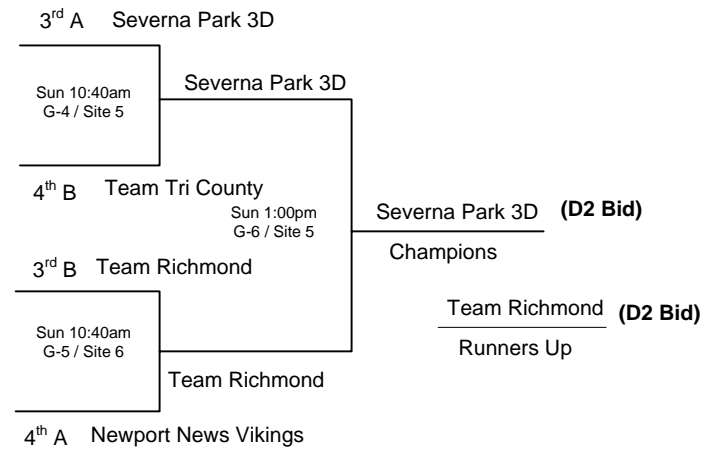

Division 2

1) The teams listed first in the "Pool Play" is considered the HOME team. The HOME teams wear WHITE.

2) The teams listed on the top of the bracket in "Bracket Play" is considered the HOME team.