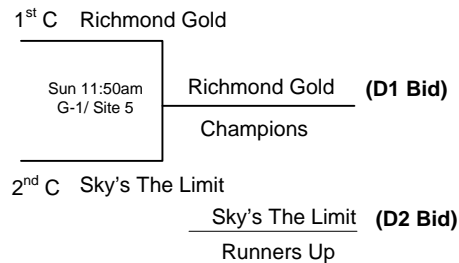

2006 AAU Boys Basketball 11:Under/5th Grade Super Regional Tournament

POOL C

W	L	
3	0	C1 Richmond Gold
1	2	C2 SPB Heat
0	3	C3 South County B-Ball Club
2	1	C4 Sky's The Limit

Saturday	Time	Site	Results
C2 vs C3	11:50 A	5	C2 <u>53</u> C3 <u>23</u>
C4 vs C1	11:50 A	6	C4 <u>33</u> C1 <u>35</u>
Saturday			
C2 vs C4	3:20 P	6	C2 <u>39</u> C4 <u>44</u>
C1 vs C3	3:20 P	5	C1 <u>54</u> C3 <u>28</u>
Saturday			
C3 vs C4	6:50 P	6	C3 <u>38</u> C4 <u>51</u>
C1 vs C2	6:50 P	5	C1 <u>51</u> C2 <u>44</u>

Sites:

- 1 = Catholic Univ. Ct. 1
- 2 = Catholic Univ. Ct. 2
- 3 = Catholic Univ. Ct. 3
- 4 = Catholic Univ. Ct. 4
- 5 = Bowie City Gym Ct. 1
- 6 = Bowie City Gym Ct. 2