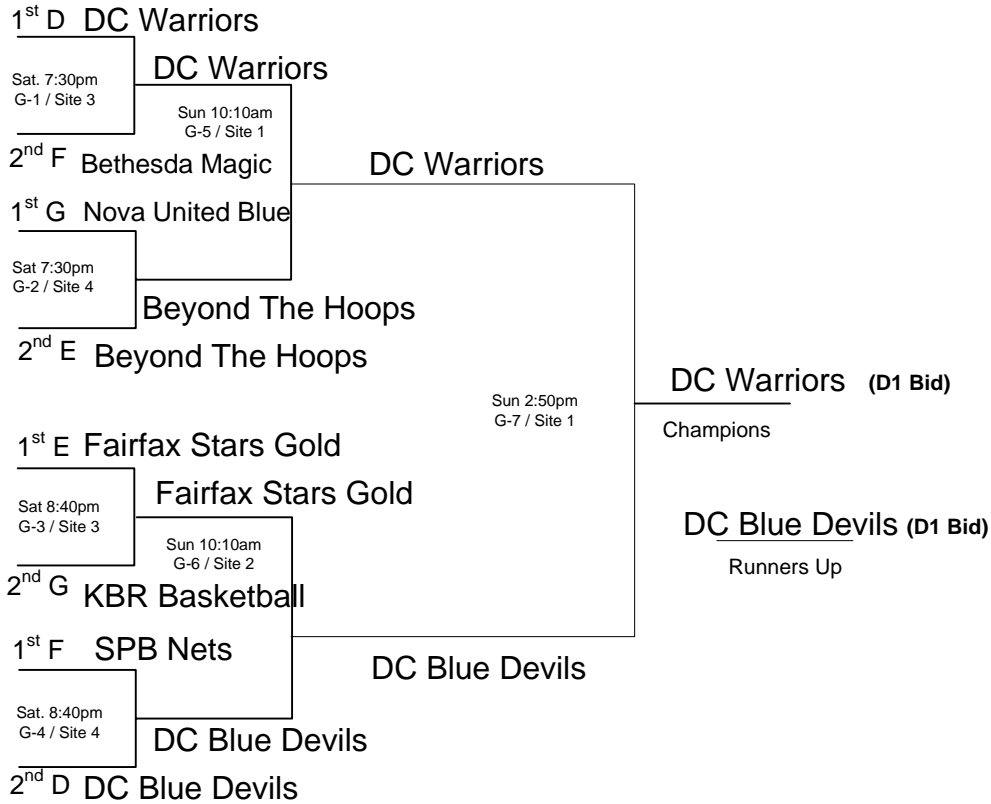

Division 1

L6 Fairfax Stars Gold

Sites:

- 1 = Catholic Univ. Ct. 1
- 2 = Catholic Univ. Ct. 2
- 3 = Catholic Univ. Ct. 3
- 4 = Catholic Univ. Ct. 4
- 5 = Bowie City Gym Ct. 1
- 6 = Bowie City Gym Ct. 2