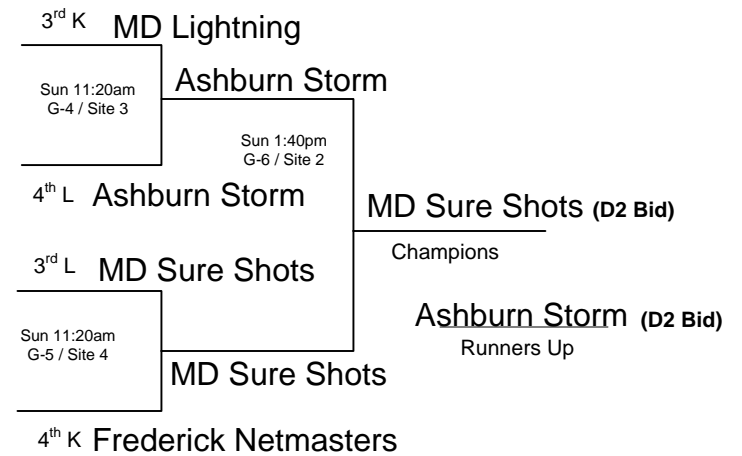

2) The teams listed on the top of the bracket in "Bracket Play" is considered the HOME team.

2006 AAU Boys Basketball 14:Under/8th Grade Super Regional Tournament

POOL K

W L

0	3	K1	Frederick Netmasters
1	2	K2	MD Lightning
3	0	K3	Metro Bison
2	1	K4	Nova United

POOL L

W L

3	0	L1	MD Future
0	3	L2	Ashburn Storm
1	2	L3	MD Sure Shots
2	1	L4	VA Pride

Saturday	Time	Site	Results	
L2 vs L3	2:50 P	3	L2 <u>49</u>	L3 <u>53</u>
L4 vs L1	2:50 P	2	L4 <u>0</u>	L1 <u>15</u>
Saturday				
L2 vs L4	7:30 P	1	L2 <u>52</u>	L4 <u>73</u>
L1 vs L3	7:30 P	2	L1 <u>41</u>	L3 <u>36</u>
Saturday				
L3 vs L4	9:50 P	1	L3 <u>52</u>	L4 <u>63</u>
L1 vs L2	9:50 P	2	L1 <u>0</u>	L2 <u>0</u>

Division 1

Division 2

Sites:

- 1 = Catholic Univ. Ct. 1
- 2 = Catholic Univ. Ct. 2
- 3 = Catholic Univ. Ct. 3
- 4 = Catholic Univ. Ct. 4
- 5 = Bowie City Gym Ct. 1
- 6 = Bowie City Gym Ct. 2

1) The teams listed first in the "Pool Play" is considered the HOME team. The HOME teams wear WHITE.