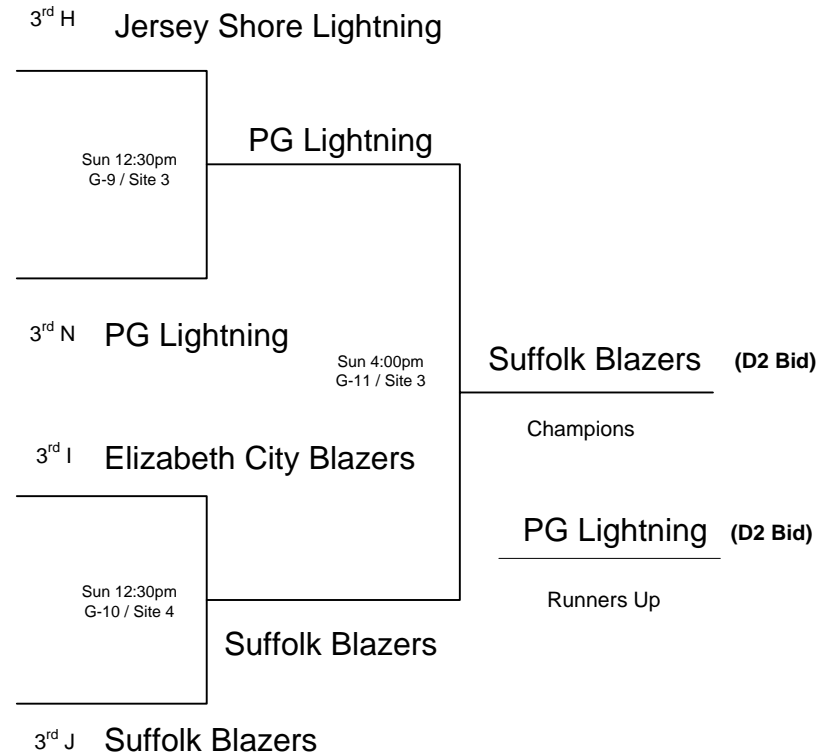

Division 2

1) The teams listed first in the "Pool Play" is considered the HOME team. The HOME teams wear WHITE.

2) The teams listed on the top of the bracket in "Bracket Play" is considered the HOME team.