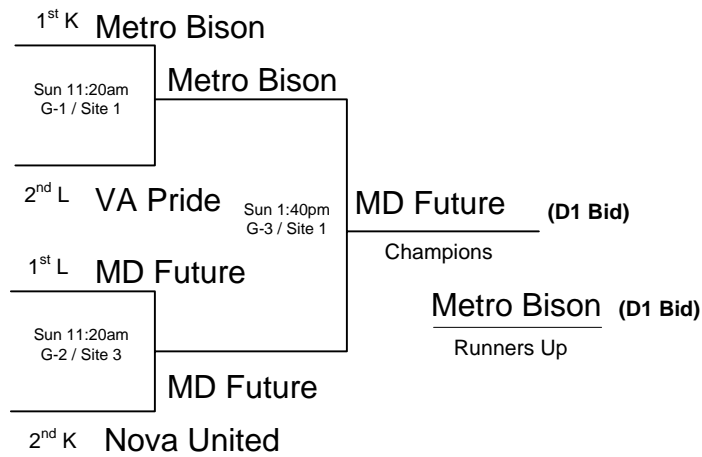

2006 AAU Boys Basketball 14:Under/8th Grade Super Regional Tournament

POOL K

W   L

0	3	K1	Frederick Netmasters
1	2	K2	MD Lightning
3	0	K3	Metro Bison
2	1	K4	Nova United

Saturday	Time	Site	Results	
K2 vs K3	11:20 A	2	K2 <u>53</u>	K3 <u>69</u>
K4 vs K1	11:20 A	3	K4 <u>50</u>	K1 <u>25</u>
Saturday				
K2 vs K4	6:20 P	1	K2 <u>41</u>	K4 <u>67</u>
K1 vs K3	6:20 P	4	K1 <u>32</u>	K3 <u>65</u>
Saturday				
K3 vs K4	8:40 P	1	K3 <u>54</u>	K4 <u>45</u>
K1 vs K2	8:40 P	2	K1 <u>42</u>	K2 <u>53</u>

POOL L

W   L

3	0	L1	MD Future
0	3	L2	Ashburn Storm
1	2	L3	MD Sure Shots
2	1	L4	VA Pride

Saturday	Time	Site	Results	
L2 vs L3	2:50 P	3	L2 <u>49</u>	L3 <u>53</u>
L4 vs L1	2:50 P	2	L4 <u>0</u>	L1 <u>15</u>
Saturday				
L2 vs L4	7:30 P	1	L2 <u>52</u>	L4 <u>73</u>
L1 vs L3	7:30 P	2	L1 <u>41</u>	L3 <u>36</u>
Saturday				
L3 vs L4	9:50 P	1	L3 <u>52</u>	L4 <u>63</u>
L1 vs L2	9:50 P	2	L1 <u>0</u>	L2 <u>0</u>

Division 1